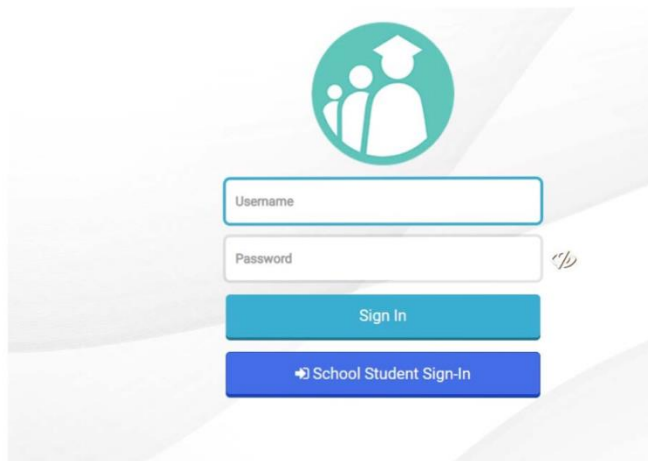

Pasos a seguir en la Instalación de Classlink in su Dispositivo Personal

The screenshot shows the Polk County Public Schools website. At the top, there is a banner for 'Open Enrollment - Now Open' with a deadline of December 13, 2019. Below the banner is a navigation bar with links for 'Our Schools', 'Careers', 'Contact Us', 'Login', and a search icon. The main navigation menu includes 'STUDENTS', 'PARENTS', 'COMMUNITY', 'NEWS', and 'HELP ME TO...'. The 'STUDENTS' menu is highlighted with a red box. Under the 'STUDENTS' menu, there is a 'Students Home' button and a 'Quick Links for Students' section. The 'Classlink for Students' link in the 'Quick Links for Students' section is highlighted with a red box. Other links in the 'Quick Links for Students' section include 'GoogleApps for Students', 'Office 365', and 'Student Portal'. The main content area is divided into four columns: 'Students Home', 'Accelerated Academic Programs', 'Online Resources', and 'ADDITIONAL LINKS'. The 'ADDITIONAL LINKS' column includes links for '2018-19 Community Feedback Survey', '2019 Graduation Information', 'Academic Competitions', 'Athletics', 'Attendance', 'Calendars', 'C.O.L.T.S.', 'Community Service', 'Crime Stoppers', 'Crisis Intervention', and 'FortifyFL'.

Vaya a polkschoolsfl.net y presione donde dice **STUDENTS**. Luego en la parte de abajo presione **Classlink for Students**.

Ahora se le pedirá ingresar el nombre del usuario y la contraseña del estudiante. La caja de mensaje puede ser diferente dependiendo del navegador (browser) y del dispositivo (device) que usted use. Presione sign in, o ingresar.